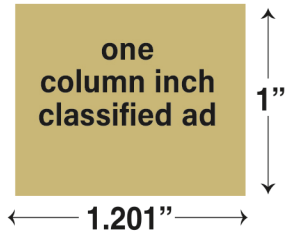

*To add a border is an additional $5.00 per week.

ERRORS

When an advertisement contains an error which is not the fault of the advertiser, the liability of *The Daily Iowan* shall not exceed supplying a correction letter and a correct insertion for the space occupied by the incorrect item, not the entire advertisement. No responsibility is assumed for more than one incorrect insertion of any advertisement. A correction will be published in a subsequent issue providing the advertiser reports the error or omission the day that it occurs.

CLASSIFIED COLUMN WIDTHS

Column widths to the nearest 1/8". 8 columns with 1/16" gutters.

- 1 col. . . . . 1 1/4"
- 2 col. . . . . 2 1/2"
- 3 col. . . . . 3 3/4"
- 4 col. . . . . 5"
- 5 col. . . . . 6 1/4"
- 6 col. . . . . 7 1/2"
- 7 col. . . . . 8 3/4"
- 8 col. . . . . 10"

ACTUAL SIZE