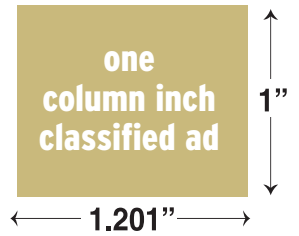

The Daily Iowan

Classified Advertising Rates and Information

Effective August 22, 2022

Juli Krause, Classified Manager | P 319.335.5784
daily-iowan-classified@uiowa.edu

2022-23

CLASSIFIED LINE AD RATES

No. of Words	Number of Weeks to Run				
	1 Week 1.51/wd	2 Weeks 1.96/wd	3 Weeks 2.77/wd	4 Weeks 3.51/wd	6 Weeks 4.08/wd
10	15.10	19.60	27.70	35.10	40.80
11	16.61	21.56	30.47	38.61	44.88
12	18.12	23.52	33.24	42.12	48.96
13	19.63	25.48	36.01	45.63	53.04
14	21.14	27.44	38.78	49.14	57.12
15	22.65	29.40	41.55	52.65	61.20
16	24.16	31.36	44.32	56.16	65.28
17	25.67	33.32	47.09	59.67	69.36
18	27.18	35.28	49.86	63.18	73.44
19	28.69	37.24	52.63	66.69	77.52
20	30.20	39.20	55.40	70.20	81.60
21	31.71	41.16	58.17	73.71	85.68
22	33.22	43.12	60.94	77.22	89.76
23	34.73	45.08	63.71	80.73	93.84
24	36.24	47.04	66.48	84.24	97.92
25	37.75	49.00	69.25	87.75	102.00
26	39.26	50.96	72.02	91.26	106.08
27	40.77	52.92	74.79	94.77	110.16
28	42.28	54.88	77.56	98.28	114.24
29	43.79	56.84	80.33	101.79	118.32
30	45.30	58.80	83.10	105.30	122.40
31	46.81	60.76	85.87	108.81	126.48
32	48.32	62.72	88.64	112.32	130.56
33	49.83	64.68	91.41	115.83	134.64
34	51.34	66.64	94.18	119.34	138.72
35	52.85	68.60	96.95	122.85	142.80
36	54.36	70.56	99.72	126.36	146.88
37	55.87	72.52	102.49	129.87	150.96
38	57.38	74.48	105.26	133.38	155.04
39	58.89	76.44	108.03	136.89	159.12
40	60.40	78.40	110.80	140.40	163.20

CLASSIFIED COLUMN WIDTHS

Column widths to the nearest 1/8". 8 columns with 1/16" gutters.

1 col.	1 1/4"
2 col.	2 1/2"
3 col.	3 3/4"
4 col.5"
5 col.6 1/4"
6 col.7 1/2"
7 col.8 3/4"
8 col.10"

ACTUAL SIZE

CLASSIFIED INFORMATION