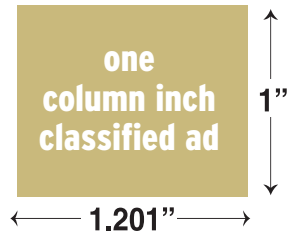

The Daily Iowan

Classified Advertising Rates and Information

Effective August 24, 2020

Juli Krause, Classified Manager | P 319.335.5784
daily-iowan-classified@uiowa.edu

2020-21

CLASSIFIED LINE AD RATES

No. of Words	Number of Weeks to Run				
	1 Week 1.51/wd	2 Weeks 1.96/wd	3 Weeks 2.77/wd	4 Weeks 3.51/wd	6 Weeks 4.08/wd
10	15.10	19.60	27.70	35.10	40.80
11	16.61	21.56	30.47	38.61	44.88
12	18.12	23.52	33.24	42.12	48.96
13	19.63	25.48	36.01	45.63	53.04
14	21.14	27.44	38.78	49.14	57.12
15	22.65	29.40	41.55	52.65	61.20
16	24.16	31.36	44.32	56.16	65.28
17	25.67	33.32	47.09	59.67	69.36
18	27.18	35.28	49.86	63.18	73.44
19	28.69	37.24	52.63	66.69	77.52
20	30.20	39.20	55.40	70.20	81.60
21	31.71	41.16	58.17	73.71	85.68
22	33.22	43.12	60.94	77.22	89.76
23	34.73	45.08	63.71	80.73	93.84
24	36.24	47.04	66.48	84.24	97.92
25	37.75	49.00	69.25	87.75	102.00
26	39.26	50.96	72.02	91.26	106.08
27	40.77	52.92	74.79	94.77	110.16
28	42.28	54.88	77.56	98.28	114.24
29	43.79	56.84	80.33	101.79	118.32
30	45.30	58.80	83.10	105.30	122.40
31	46.81	60.76	85.87	108.81	126.48
32	48.32	62.72	88.64	112.32	130.56
33	49.83	64.68	91.41	115.83	134.64
34	51.34	66.64	94.18	119.34	138.72
35	52.85	68.60	96.95	122.85	142.80
36	54.36	70.56	99.72	126.36	146.88
37	55.87	72.52	102.49	129.87	150.96
38	57.38	74.48	105.26	133.38	155.04
39	58.89	76.44	108.03	136.89	159.12
40	60.40	78.40	110.80	140.40	163.20

CLASSIFIED COLUMN WIDTHS

Column widths to the nearest 1/8". 8 columns with 1/16" gutters.

1 col.	1 1/4"
2 col.	2 1/2"
3 col.	3 3/4"
4 col.5"
5 col.6 1/4"
6 col.7 1/2"
7 col.8 3/4"
8 col.10"

ACTUAL SIZE

CLASSIFIED INFORMATION